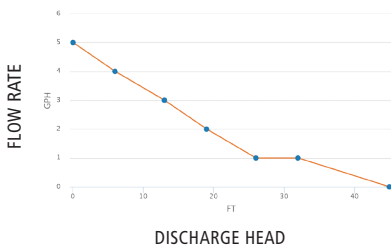

### Performance

- 5 gph max. flow
- 33' max. discharge

**Mounting bracket**

**Locking power cord**

**Drain safe device**

**Versatile installations options**

### Si-30 tech specs

Max. Flow rate	5.0 gph	Safety switch	NC 8A resistive - 250 V
Max. Suction head	10ft	Thermal protection	240°F auto-reset
Max. Discharge head	33ft; flow rate = 1 gph	Operating conditions	70%: 3s ON – 5s OFF
Max. Pressure	46ft; flow rate = 0 gph	Pump dimensions	L 2 <sup>5</sup> / <sub>8</sub> " x W 1 <sup>3</sup> / <sub>4</sub> " x H 2 <sup>3</sup> / <sub>8</sub> "
Sound level at 3.3ft	20 dBA according to EN ISO 3744 (measured at LNE lab, pump operating with water, out of application)	Safety standards	UL / CSA certified by Intertek
Power supply	120 V ~ 60 Hz - 14 W (SI30UL01UN12) 230 V ~ 50/60 Hz - 14 W (SI30UL01UN23)	RoHS & WEEE directives	Compliant
Insulation class	Double insulation <input type="checkbox"/>	Packaging	1.1 lbs - L 5 <sup>5</sup> / <sub>16</sub> " x W 5 <sup>5</sup> / <sub>16</sub> " x H 3 <sup>17</sup> / <sub>32</sub> "
Detection levels	On: <sup>5</sup> / <sub>8</sub> " / Off: <sup>7</sup> / <sub>16</sub> " / Safety: <sup>3</sup> / <sub>4</sub> "	Masterpack	20 pieces

### Actual flow rates (GPH)