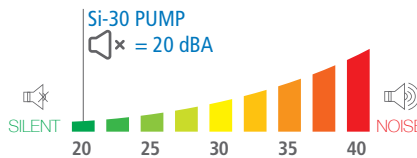

### Performance

- 5 gph max. flow
- 33' max. discharge

**Mounting bracket**

**Locking power cord**

**Drain safe device**

**Versatile installations options**

### Si-30 tech specs

Max. Flow rate	5.0 gph	Safety switch	NC 8A resistive - 250 V
Max. Suction head	10ft	Thermal protection	240°F auto-reset
Max. Discharge head	33ft; flow rate = 1 gph	Operating conditions	70%: 3s ON – 5s OFF
Max. Pressure	46ft; flow rate = 0 gph	Pump dimensions	L 2 <sup>5</sup> / <sub>8</sub> " x W 1 <sup>3</sup> / <sub>4</sub> " x H 2 <sup>3</sup> / <sub>8</sub> "
Sound level at 3.3ft	20 dBA according to EN ISO 3744 (measured at LNE lab, pump operating with water, out of application)	Safety standards	UL / CSA certified by Intertek
Power supply	120 V ~ 60 Hz - 14 W (SI30UL01UN12) 230 V ~ 50/60 Hz - 14 W (SI30UL01UN23)	RoHS & WEEE directives	Compliant
Insulation class	Double insulation <input type="checkbox"/>	Packaging	1.1 lbs - L 5 <sup>5</sup> / <sub>16</sub> " x W 5 <sup>5</sup> / <sub>16</sub> " x H 3 <sup>17</sup> / <sub>32</sub> "
Detection levels	On: <sup>5</sup> / <sub>8</sub> " / Off: <sup>7</sup> / <sub>16</sub> " / Safety: <sup>3</sup> / <sub>4</sub> "	Masterpack	20 pieces

### Actual flow rates (GPH)

### Sound level